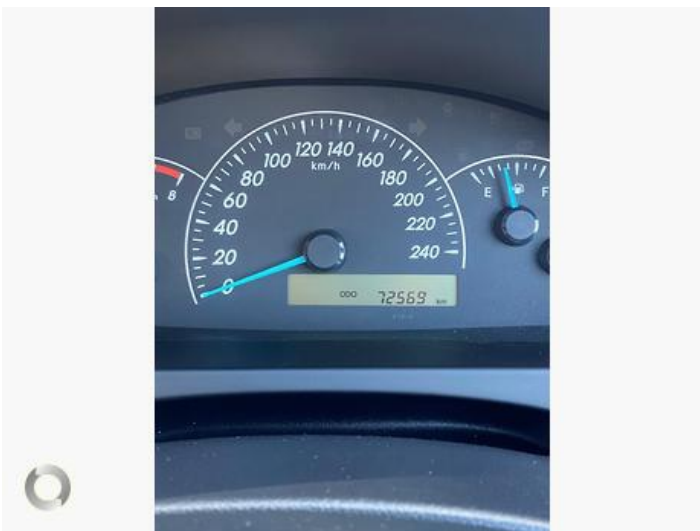

Highlighted Features

Paint - Metallic

Description

ONE OWNER, FULL TOYOTA SERVICE HISTORY, REVERSE CAMERA, WE ARE LOCATED IN MARY_BOROUGH COUNTRY VIC

Photos

Features

Airbag - Passenger
12V Socket(s) - Auxiliary
Airbags - Head for 1st Row Seats (Front)
Airbag - Knee Driver
Airbags - Side for 1st Row Occupants (Front)
Audio - Aux Input Socket (MP3/CD/Cassette)
16" Alloy Wheels
Body Colour - Door Handles
Body Colour - Bumpers
Cruise Control
CD Player
Clock - Digital
Disc Brakes Rear Solid
EBD (Electronic Brake Force Distribution)
Flip/Fold Out Key
Independent Front Suspension
Audio - Input for iPod
Map/Reading Lamps - for 1st Row
Multi-function Control Screen - Colour
Audio - MP3 Decoder
Power Steering - Electric Assist
Spare Wheel - Full Size Steel
Trip Computer
Tail Lamps - LED
Trim - Cloth
Engine Immobiliser
Air Conditioning - Rear
Body Colour - Rear Garnish
Bottle Holders - 2nd Row
Cup Holders - 2nd Row
Headrests - Adjustable 1st Row (Front)
Illuminated - Entry/Exit with Fade
Remote Boot/Hatch Release
Seatback Pocket - Front Passenger Seat
Seatbelt - Pretensioners 1st Row (Front)
Sunvisor - Illuminated Vanity Mirror for Driver
Alarm - Personal Safety (Panic)
Central Locking - Once Mobile
Seats - 2nd Row Split Fold
Sunglass Holder
Airbag - Driver
Paint - Metallic
Air Conditioning
Airbags - Head for 2nd Row Seats
ABS (Antilock Brakes)
Control - Electronic Stability
Audio - Aux Input USB Socket
Brake Assist
Body Colour - Exterior Mirrors Partial
Bluetooth System
Camera - Rear Vision
Chrome Window Surrounds - Exterior
Disc Brakes Front Ventilated
Door Pockets - 1st row (Front)
Power Door Mirrors
Park Brake - Foot Operated
Rear View Mirror - Manual Anti-Glare
Independent Rear Suspension
Metallic Finish Interior Inserts
Multi-function Steering Wheel
Power Windows - Front & Rear
Central Locking - Remote/Keyless
6 Speaker Stereo
Tacho
Control - Traction
Daytime Running Lamps - LED
Adjustable Steering Col. - Tilt & Reach
Alarm
Bottle Holders - 1st Row
Cup Holders - 1st Row
Headlamps Automatic (light sensitive)
Headrests - Integrated 2nd Row
Intermittent Wipers - Variable
Seat - Height Adjustable Driver
Seatbelt - Load Limiters 1st Row (Front)
Seatbelts - Lap/Sash for 5 seats
Illuminated Vanity Mirror for Front Passenger
Armrest - Rear Centre (Shared)
Chrome Grille
Storage Compartment - Centre Console 1st Row
Remote Fuel Lid Release